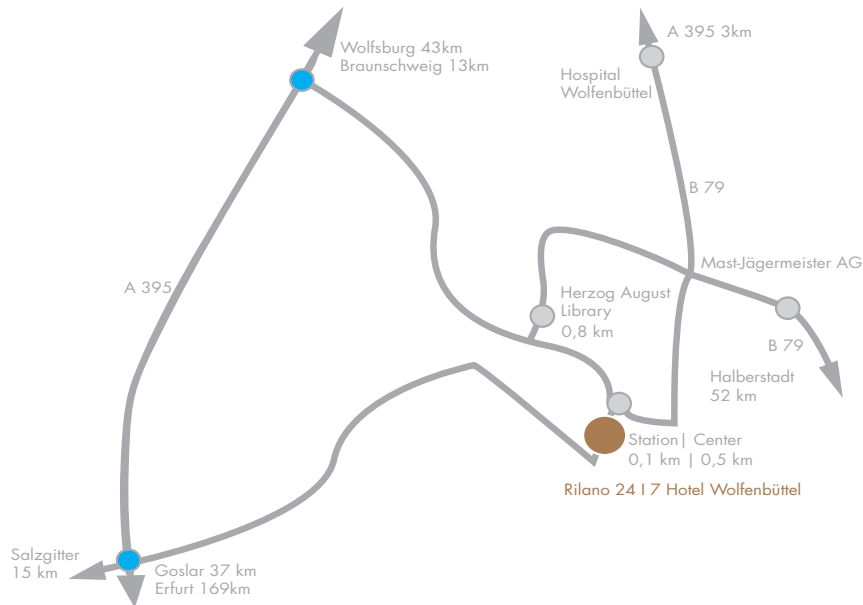

Bahnhofstr. 9 | 38300 Wolfenbüttel | T +49 5331 9886-0 | info-wolfenbuettel@rilano.com | www.rilano.com

HOW TO FIND US!

DRIVING INSTRUCTION:

FROM THE NORTH

Direction Hannover, Braunschweig A-2 Exit Braunschweig-Sud A-391, A-39, A-395, B-79 with the direction Wolfenbüttel. In Wolfenbüttel you follow the big sign „Check-In“ until you arrive at the Rilano 24|7 Hotel Wolfenbüttel.

FROM THE EAST

A-2 direction Hannover, Wolfsburg, Braunschweig, Exit Braunschweig-Sud A-391, A-39, A-395, B-79 with the direction Wolfenbüttel. In Wolfenbüttel you follow the big sign „Check-In“ until you arrive at the Rilano 24|7 Hotel Wolfenbüttel.

FROM THE SOUTH

A-39 Salzgitter, take direction Wolfenbüttel. In Wolfenbüttel you follow the big sign „Check-In“ until you arrive at the Rilano 24|7 Hotel Wolfenbüttel.

FROM THE WEST

Direction Hannover, Braunschweig A-2 Exit Braunschweig-Sud A-391, A-39, A-395, B-79 with the direction Wolfenbüttel. In Wolfenbüttel you follow the big sign „Check-In“ until you arrive at the Rilano 24|7 Hotel Wolfenbüttel.